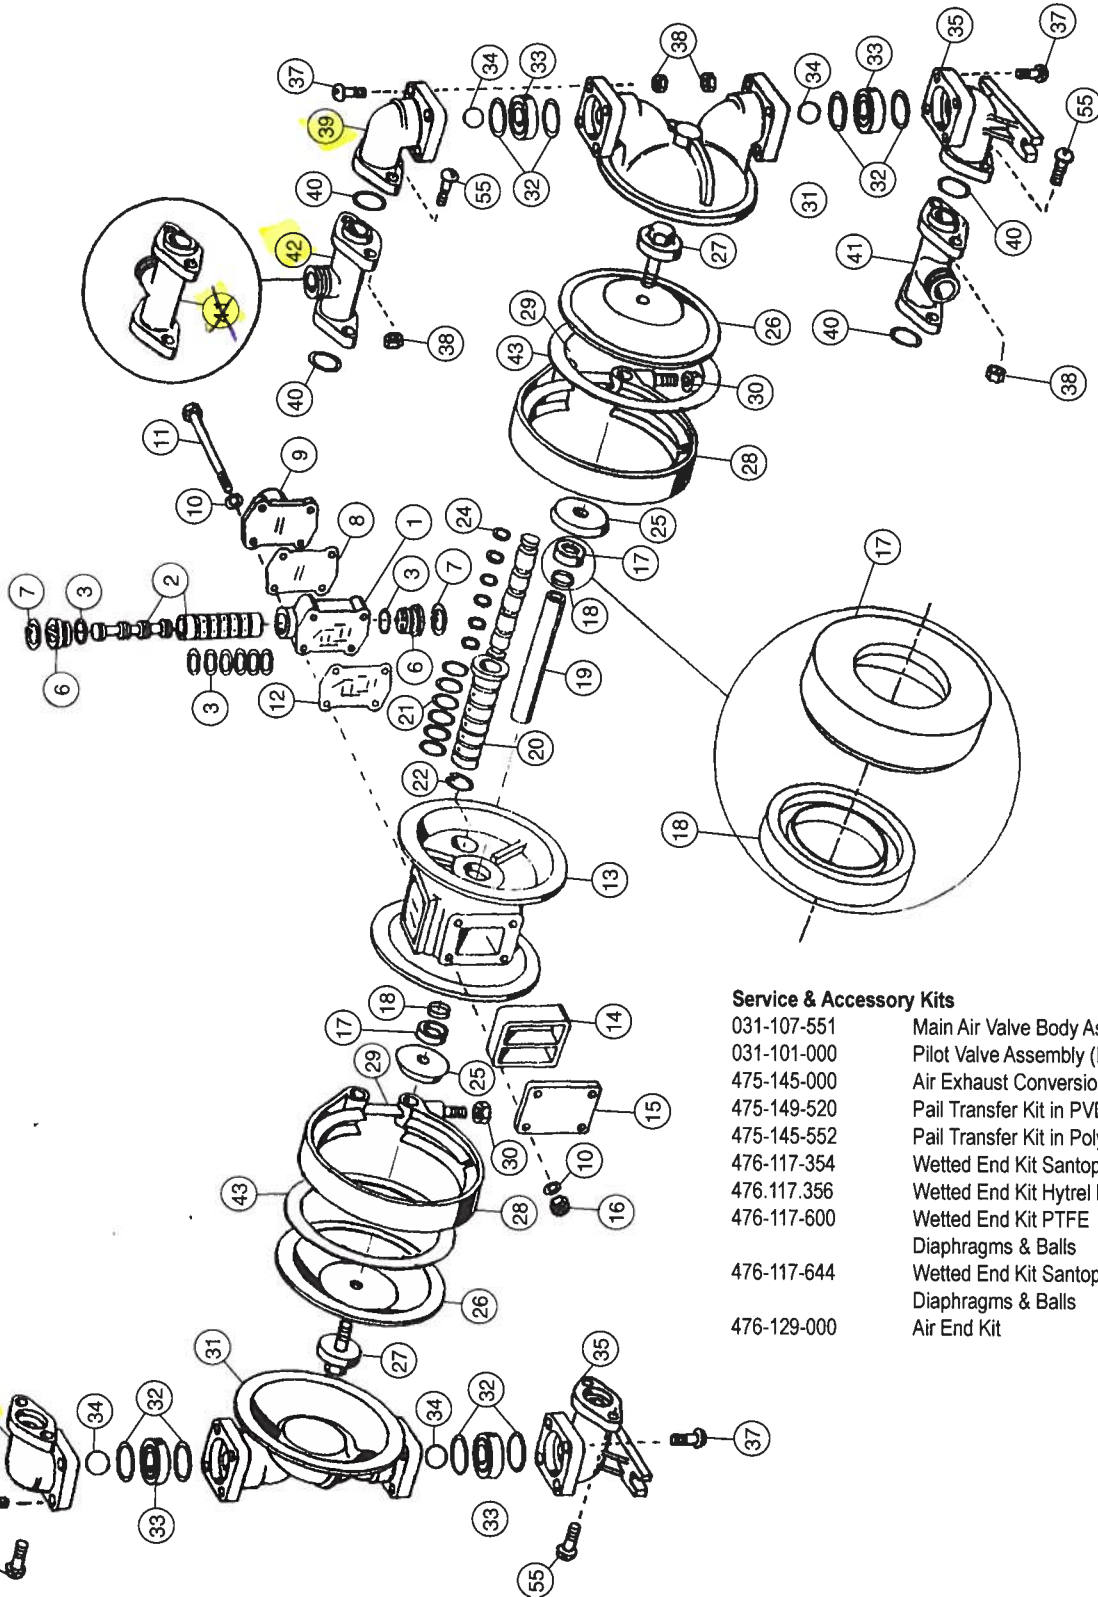

# Composite Repair Parts Drawing

EXP VIEW

### Service & Accessory Kits

- 031-107-551 Main Air Valve Body Assembly (Items 1-3, 6-7)
- 031-101-000 Pilot Valve Assembly (Items 20, 22-23)
- 475-145-000 Air Exhaust Conversion Kit
- 475-149-520 Pail Transfer Kit in PVDF
- 475-145-552 Pail Transfer Kit in Polypropylene
- 476-117-354 Wetted End Kit Santoprene
- 476-117-356 Wetted End Kit Hytrel Diaphragms & Balls
- 476-117-600 Wetted End Kit PTFE Diaphragms & Balls
- 476-117-644 Wetted End Kit Santoprene Diaphragms & Balls
- 476-129-000 Air End Kit